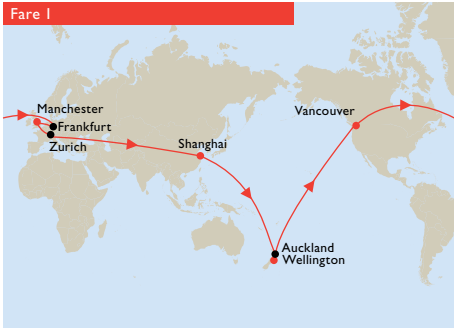

Round The World

Fare 1 Economy per person from
Wellington – (transit Auckland) – Vancouver – (transit Frankfurt) – Manchester – (transit Zurich) – Shanghai – (transit Auckland) – Wellington **$2729***