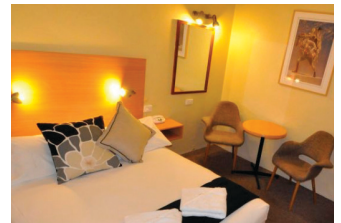

Bathurst Explorers, Bathurst

Superb location just 5 minutes drive to Mt Panorama yet easy walking distance to local bars and restaurants. Comfortable rooms have been recently refurbished and offer free Wi-Fi access, air conditioning, flat screen TV and fridge. The property has a sunny breakfast room, BBQ facilities and courtyard. The shuttle stop to Mt Panorama is close by.

Minimum 5 night stay Wed/Thu/Fri/Sat/Sun.